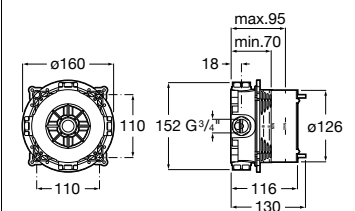

RocaBox

Installation System
Ref. A525869403

Cold Start

Flow limiter

Universal

Versatile

Compact

Rocabox