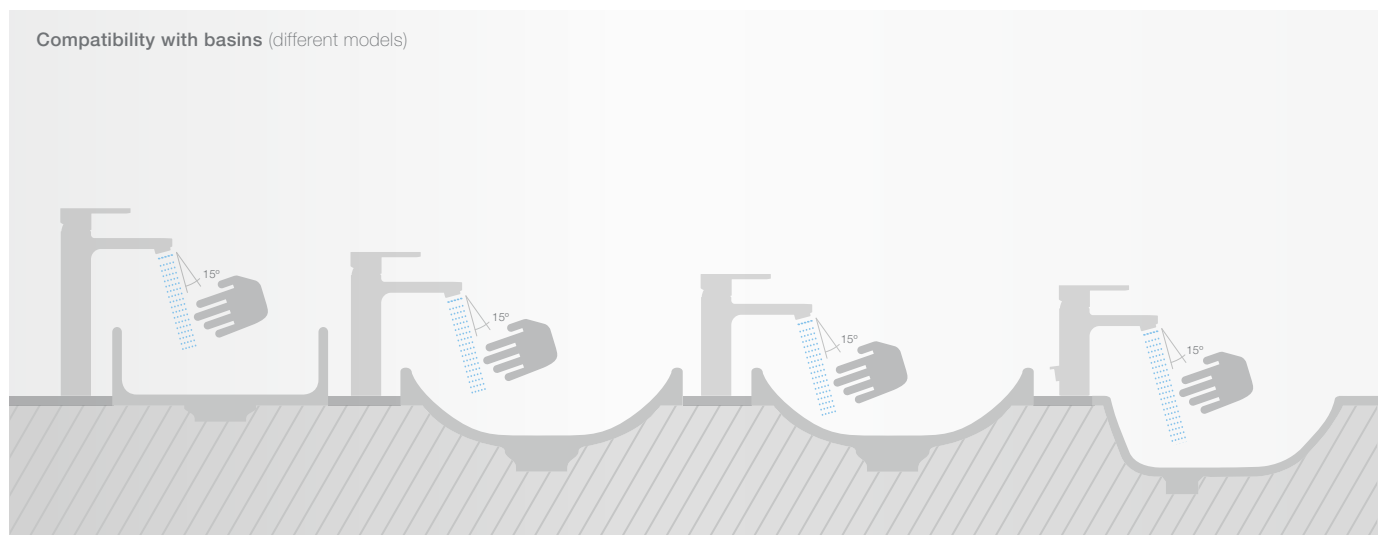

Comfort

The Naia basin model is available in four heights in order to guarantee its adaptability to any type of basin and to offer the maximum convenience and the highest levels of comfort.