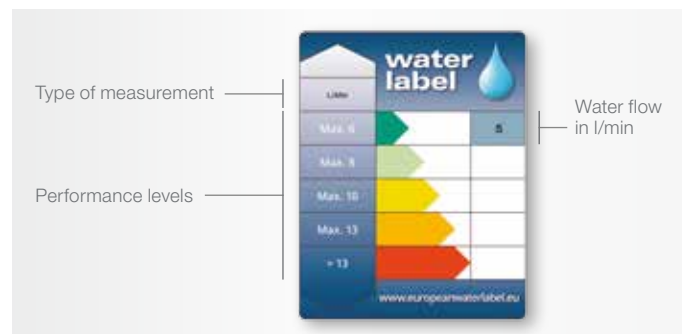

Compatible with RocaBox

The built-in single-lever versions of the **Naia** collection are to be mounted with the new built-in **RocaBox** Universal system.

Compact and with one or two water outlets, **RocaBox** Universal may be installed in any type of wall at a depth of only 70 mm, becoming the universal body in the market that requires the minimum installation depth and ensuring considerable savings of space in the bathroom.

Naia also features flow limiters to 5l/min that guarantee greater water savings, regardless of the pressure.

A sustainable benefit certified by the European Water Label, which aims to improve water consumption and the performance of bathroom products.

Ceramic cartridge, the heart of our faucets

The **ceramic cartridge** ① is the mechanical heart of the faucet, allowing the user to open, close and mix the flow and water temperature as desired.

Manufactured by Roca with the guarantee of the latest technology and the use of high quality and long lasting materials, the ceramic cartridge offers an unbeatable level of precision, comfort and softness in use, as well as a long life cycle.

The **metallic flexible** ② hoses that lead the water to the cartridge are also installed in the factory with a sliding nut mechanism that prevents the flexible hoses from twisting during installation and avoids the cutting off or leaking of the water supply.