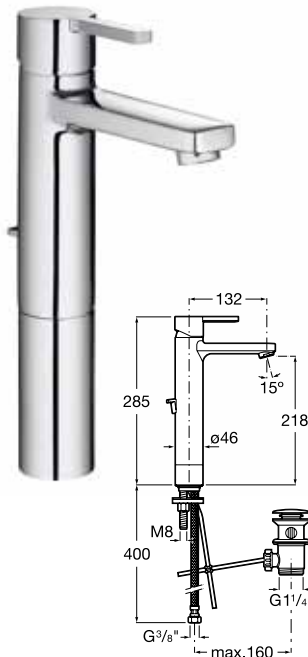

Basin mixer with aerator, pop-up waste and flexible supply hoses. Cold Start. Chrome.
Ref. A5A3096C00

Basin mixer, smooth body

Single-lever basin mixer with aerator, smooth body and flexible supply connections. Includes click-clack waste. Cold Start. Chrome.
Ref. A5A3296C00

Basin mixer. Mezzo smooth body *

Basin mixer (smooth body) with aerator and flexible supply hoses. Cold Start. Chrome.
Ref. A5A3996C00

Basin mixer, Mezzo Plus smooth body *

Basin mixer (smooth body) with aerator and flexible supply hoses. Cold Start. Chrome.
Ref. A5A3D96C00

Basin mixer high spout, smooth body *

Basin mixer high spout (smooth body) with aerator and flexible supply hoses. Cold Start. Chrome.
Ref. A5A3796C00

Basin mixer high spout, smooth body

Basin mixer high spout, pop-up waste and with aerator and flexible supply hoses. Cold Start. Chrome.
Ref. A5A3496C00

Bidet mixer

Bidet mixer with ball-valve jet regulator, pop-up waste and flexible supply hoses. Chrome.
Ref. A5A6096C00

* Recommended installation with click-clack waste

Naia

Character and sophistication

Wall-mounted bath-shower mixer