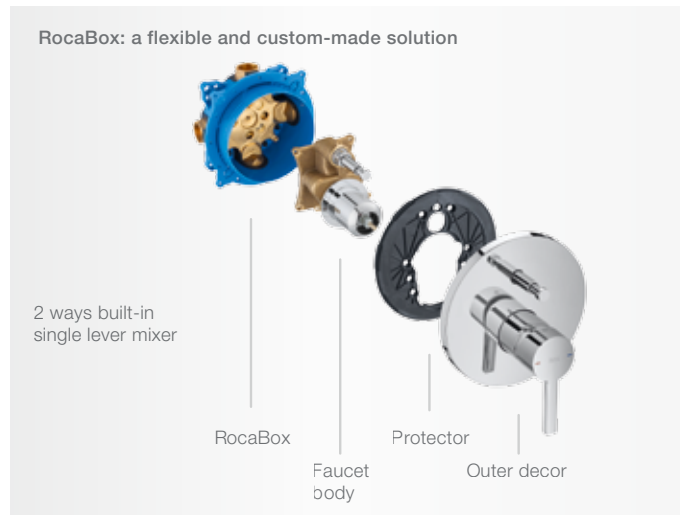

Naia also features flow limiters to 5l/min that guarantee greater water savings, regardless of the pressure.

A sustainable benefit certified by the European Water Label, which aims to improve water consumption and the performance of bathroom products.

Ceramic cartridge, the heart of our faucets

The **ceramic cartridge** ① is the mechanical heart of the faucet, allowing the user to open, close and mix the flow and water temperature as desired.

Manufactured by Roca with the guarantee of the latest technology and the use of high quality and long lasting materials, the ceramic cartridge offers an unbeatable level of precision, comfort and softness in use, as well as a long life cycle.

The **metallic flexible** ② hoses that lead the water to the cartridge are also installed in the factory with a sliding nut mechanism that prevents the flexible hoses from twisting during installation and avoids the cutting off or leaking of the water supply.