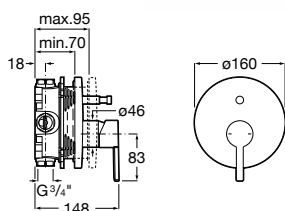

Built-in bath-shower mixer

Built-in bath-shower mixer.
To be completed with:
RocaBox ref. 525869403
Chrome.
Ref. A5A0B96C00