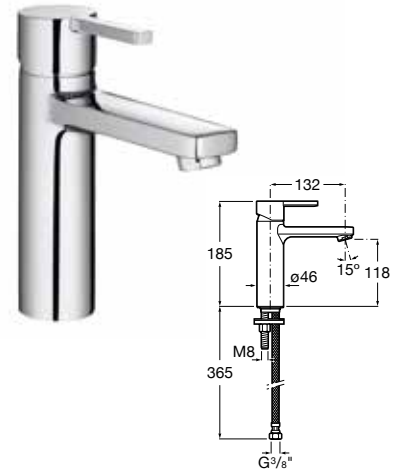

Basin mixer with aerator, pop-up waste and flexible supply hoses. Cold Start. Chrome.
Ref. A5A3096C00

Basin mixer, smooth body

Single-lever basin mixer with aerator, smooth body and flexible supply connections. Includes click-clack waste. Cold Start. Chrome.
Ref. A5A3296C00

Basin mixer. Mezzo smooth body *

Basin mixer (smooth body) with aerator and flexible supply hoses. Cold Start. Chrome.
Ref. A5A3996C00

Basin mixer, Mezzo Plus smooth body *

Basin mixer (smooth body) with aerator and flexible supply hoses. Cold Start. Chrome.
Ref. A5A3D96C00

Basin mixer high spout, smooth body *

Basin mixer high spout (smooth body) with aerator and flexible supply hoses. Cold Start. Chrome.
Ref. A5A3796C00

Basin mixer high spout, smooth body

Basin mixer high spout, pop-up waste and with aerator and flexible supply hoses. Cold Start. Chrome.
Ref. A5A3496C00