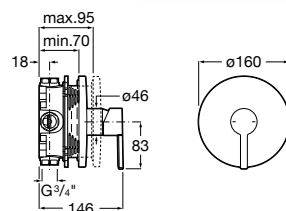

Built-in shower mixer

Built-in shower mixer.
To be completed with:
RocaBox ref. 525869403
Chrome.
Ref. A5A2B96C00