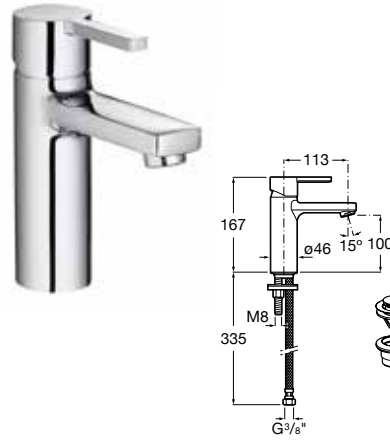

Basin mixer with aerator, pop-up waste and flexible supply hoses. Cold Start. Chrome.
Ref. A5A3096C00

Basin mixer, smooth body

Single-lever basin mixer with aerator, smooth body and flexible supply connections. Includes click-clack waste. Cold Start. Chrome.
Ref. A5A3296C00

Basin mixer. Mezzo smooth body *

Basin mixer (smooth body) with aerator and flexible supply hoses. Cold Start. Chrome.
Ref. A5A3996C00

Basin mixer, Mezzo Plus smooth body *

Basin mixer (smooth body) with aerator and flexible supply hoses. Cold Start. Chrome.
Ref. A5A3D96C00

Basin mixer high spout, smooth body *

Basin mixer high spout (smooth body) with aerator and flexible supply hoses. Cold Start. Chrome.
Ref. A5A3796C00

Basin mixer high spout, smooth body

Basin mixer high spout, pop-up waste and with aerator and flexible supply hoses. Cold Start. Chrome.
Ref. A5A3496C00