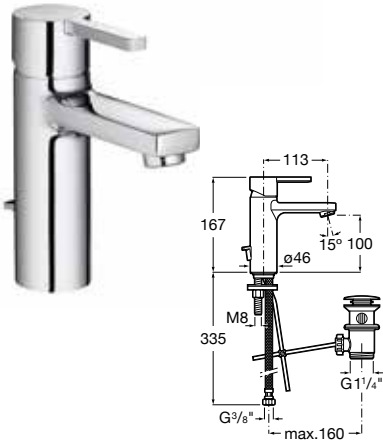

Basin mixer with aerator, pop-up waste and flexible supply hoses. Cold Start. Chrome.
Ref. A5A3096C00

Basin mixer, smooth body

Single-lever basin mixer with aerator, smooth body and flexible supply connections. Includes click-clack waste. Cold Start. Chrome.
Ref. A5A3296C00

Basin mixer. Mezzo smooth body *

Basin mixer (smooth body) with aerator and flexible supply hoses. Cold Start. Chrome.
Ref. A5A3996C00

Basin mixer, Mezzo Plus smooth body *

Basin mixer (smooth body) with aerator and flexible supply hoses. Cold Start. Chrome.
Ref. A5A3D96C00

Basin mixer high spout, smooth body *

Basin mixer high spout (smooth body) with aerator and flexible supply hoses. Cold Start. Chrome.
Ref. A5A3796C00

Basin mixer high spout, smooth body

Basin mixer high spout, pop-up waste and with aerator and flexible supply hoses. Cold Start. Chrome.
Ref. A5A3496C00