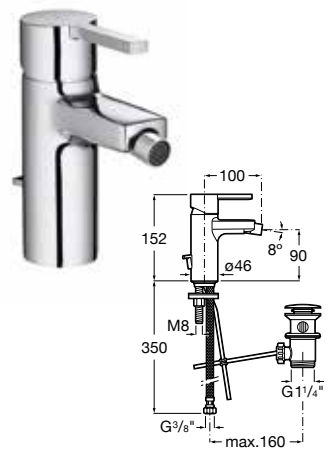

Basin mixer with aerator, pop-up waste and flexible supply hoses. Cold Start. Chrome.
Ref. A5A3096C00

Basin mixer, smooth body

Single-lever basin mixer with aerator, smooth body and flexible supply connections. Includes click-clack waste. Cold Start. Chrome.
Ref. A5A3296C00

Basin mixer. Mezzo smooth body *

Basin mixer (smooth body) with aerator and flexible supply hoses. Cold Start. Chrome.
Ref. A5A3996C00

Basin mixer, Mezzo Plus smooth body *

Basin mixer (smooth body) with aerator and flexible supply hoses. Cold Start. Chrome.
Ref. A5A3D96C00

Basin mixer high spout, smooth body *

Basin mixer high spout (smooth body) with aerator and flexible supply hoses. Cold Start. Chrome.
Ref. A5A3796C00

Basin mixer high spout, smooth body

Basin mixer high spout, pop-up waste and with aerator and flexible supply hoses. Cold Start. Chrome.
Ref. A5A3496C00

Bidet mixer

Bidet mixer with ball-valve jet regulator, pop-up waste and flexible supply hoses. Chrome.
Ref. A5A6096C00

* Recommended installation with click-clack waste

Naia

Character and sophistication

Wall-mounted bath-shower mixer