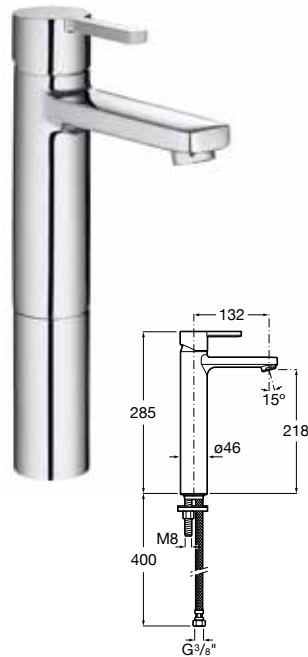

Basin mixer with aerator, pop-up waste and flexible supply hoses. Cold Start. Chrome.
Ref. A5A3096C00

Basin mixer, smooth body

Single-lever basin mixer with aerator, smooth body and flexible supply connections. Includes click-clack waste. Cold Start. Chrome.
Ref. A5A3296C00

Basin mixer. Mezzo smooth body *

Basin mixer (smooth body) with aerator and flexible supply hoses. Cold Start. Chrome.
Ref. A5A3996C00

Basin mixer, Mezzo Plus smooth body *

Basin mixer (smooth body) with aerator and flexible supply hoses. Cold Start. Chrome.
Ref. A5A3D96C00

Basin mixer high spout, smooth body *

Basin mixer high spout (smooth body) with aerator and flexible supply hoses. Cold Start. Chrome.
Ref. A5A3796C00

Basin mixer high spout, smooth body

Basin mixer high spout, pop-up waste and with aerator and flexible supply hoses. Cold Start. Chrome.
Ref. A5A3496C00

Bidet mixer

Bidet mixer with ball-valve jet regulator, pop-up waste and flexible supply hoses. Chrome.
Ref. A5A6096C00

* Recommended installation with click-clack waste

Naia

Character and sophistication

Wall-mounted bath-shower mixer