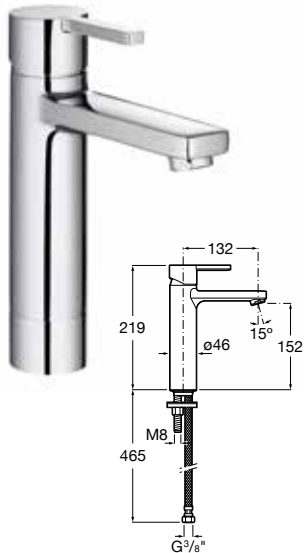

Basin mixer with aerator, pop-up waste and flexible supply hoses. Cold Start. Chrome.
Ref. A5A3096C00

Basin mixer, smooth body

Single-lever basin mixer with aerator, smooth body and flexible supply connections. Includes click-clack waste. Cold Start. Chrome.
Ref. A5A3296C00

Basin mixer. Mezzo smooth body *

Basin mixer (smooth body) with aerator and flexible supply hoses. Cold Start. Chrome.
Ref. A5A3996C00

Basin mixer, Mezzo Plus smooth body *

Basin mixer (smooth body) with aerator and flexible supply hoses. Cold Start. Chrome.
Ref. A5A3D96C00

Basin mixer high spout, smooth body *

Basin mixer high spout (smooth body) with aerator and flexible supply hoses. Cold Start. Chrome.
Ref. A5A3796C00

Basin mixer high spout, smooth body

Basin mixer high spout, pop-up waste and with aerator and flexible supply hoses. Cold Start. Chrome.
Ref. A5A3496C00