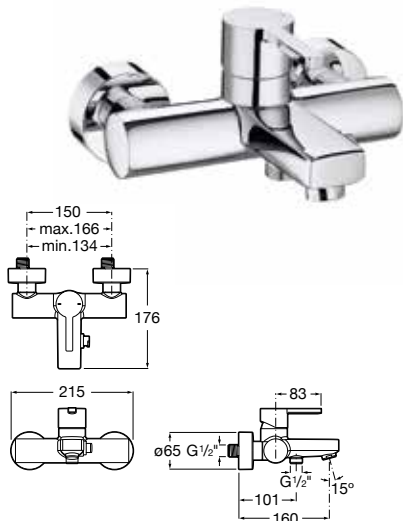

Basin mixer high spout, smooth body *

Basin mixer high spout (smooth body) with aerator and flexible supply hoses. Cold Start. Chrome.
Ref. A5A3796C00

Basin mixer high spout, smooth body

Basin mixer high spout, pop-up waste and with aerator and flexible supply hoses. Cold Start. Chrome.
Ref. A5A3496C00

Bidet mixer

Bidet mixer with ball-valve jet regulator, pop-up waste and flexible supply hoses. Chrome.
Ref. A5A6096C00

* Recommended installation with click-clack waste

Naia

Character and sophistication

Wall-mounted bath-shower mixer

Wall-mounted bath-shower mixer.
Chrome.
Ref. A5A0296C00

Wall-mounted shower mixer

Wall-mounted shower mixer.
Chrome.
Ref. A5A2196C00

Square bath spout

Square bath spout
Chrome.
Ref. A525308900

Built-in bath-shower mixer