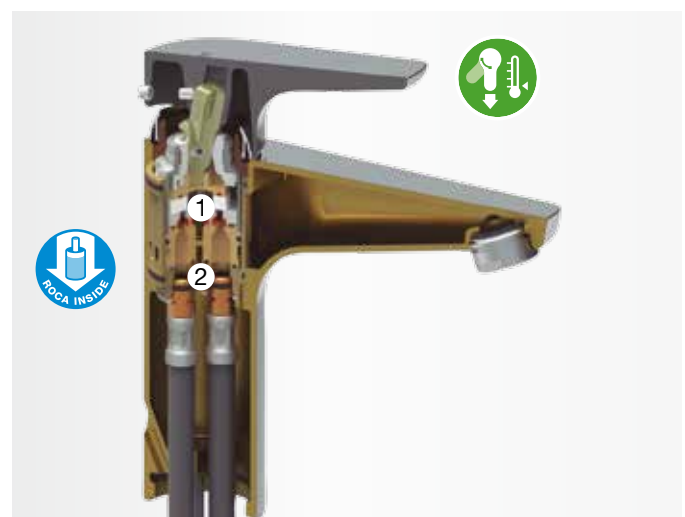

Compatible with RocaBox

The built-in single-lever versions of the **Naia** collection are to be mounted with the new built-in **RocaBox** Universal system.

Compact and with one or two water outlets, **RocaBox** Universal may be installed in any type of wall at a depth of only 70 mm, becoming the universal body in the market that requires the minimum installation depth and ensuring considerable savings of space in the bathroom.

Naia also features flow limiters to 5l/min that guarantee greater water savings, regardless of the pressure.

A sustainable benefit certified by the European Water Label, which aims to improve water consumption and the performance of bathroom products.

Ceramic cartridge, the heart of our faucets

The **ceramic cartridge** ① is the mechanical heart of the faucet, allowing the user to open, close and mix the flow and water temperature as desired.

Manufactured by Roca with the guarantee of the latest technology and the use of high quality and long lasting materials, the ceramic cartridge offers an unbeatable level of precision, comfort and softness in use, as well as a long life cycle.

The **metallic flexible** ② hoses that lead the water to the cartridge are also installed in the factory with a sliding nut mechanism that prevents the flexible hoses from twisting during installation and avoids the cutting off or leaking of the water supply.