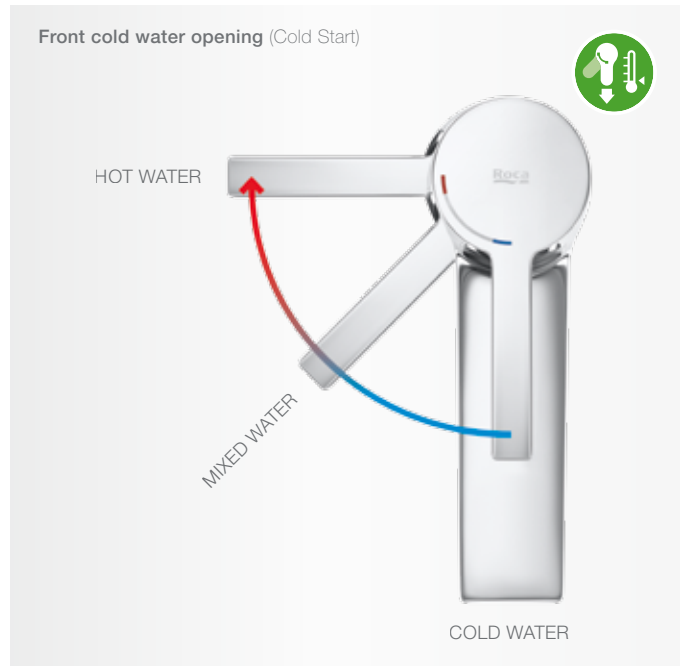

Compatible with RocaBox

The built-in single-lever versions of the **Naia** collection are to be mounted with the new built-in **RocaBox** Universal system.

Compact and with one or two water outlets, **RocaBox** Universal may be installed in any type of wall at a depth of only 70 mm, becoming the universal body in the market that requires the minimum installation depth and ensuring considerable savings of space in the bathroom.

Naia also features flow limiters to 5l/min that guarantee greater water savings, regardless of the pressure.

A sustainable benefit certified by the European Water Label, which aims to improve water consumption and the performance of bathroom products.

Ceramic cartridge, the heart of our faucets

The **ceramic cartridge** ① is the mechanical heart of the faucet, allowing the user to open, close and mix the flow and water temperature as desired.

Manufactured by Roca with the guarantee of the latest technology and the use of high quality and long lasting materials, the ceramic cartridge offers an unbeatable level of precision, comfort and softness in use, as well as a long life cycle.

The **metallic flexible** ② hoses that lead the water to the cartridge are also installed in the factory with a sliding nut mechanism that prevents the flexible hoses from twisting during installation and avoids the cutting off or leaking of the water supply.